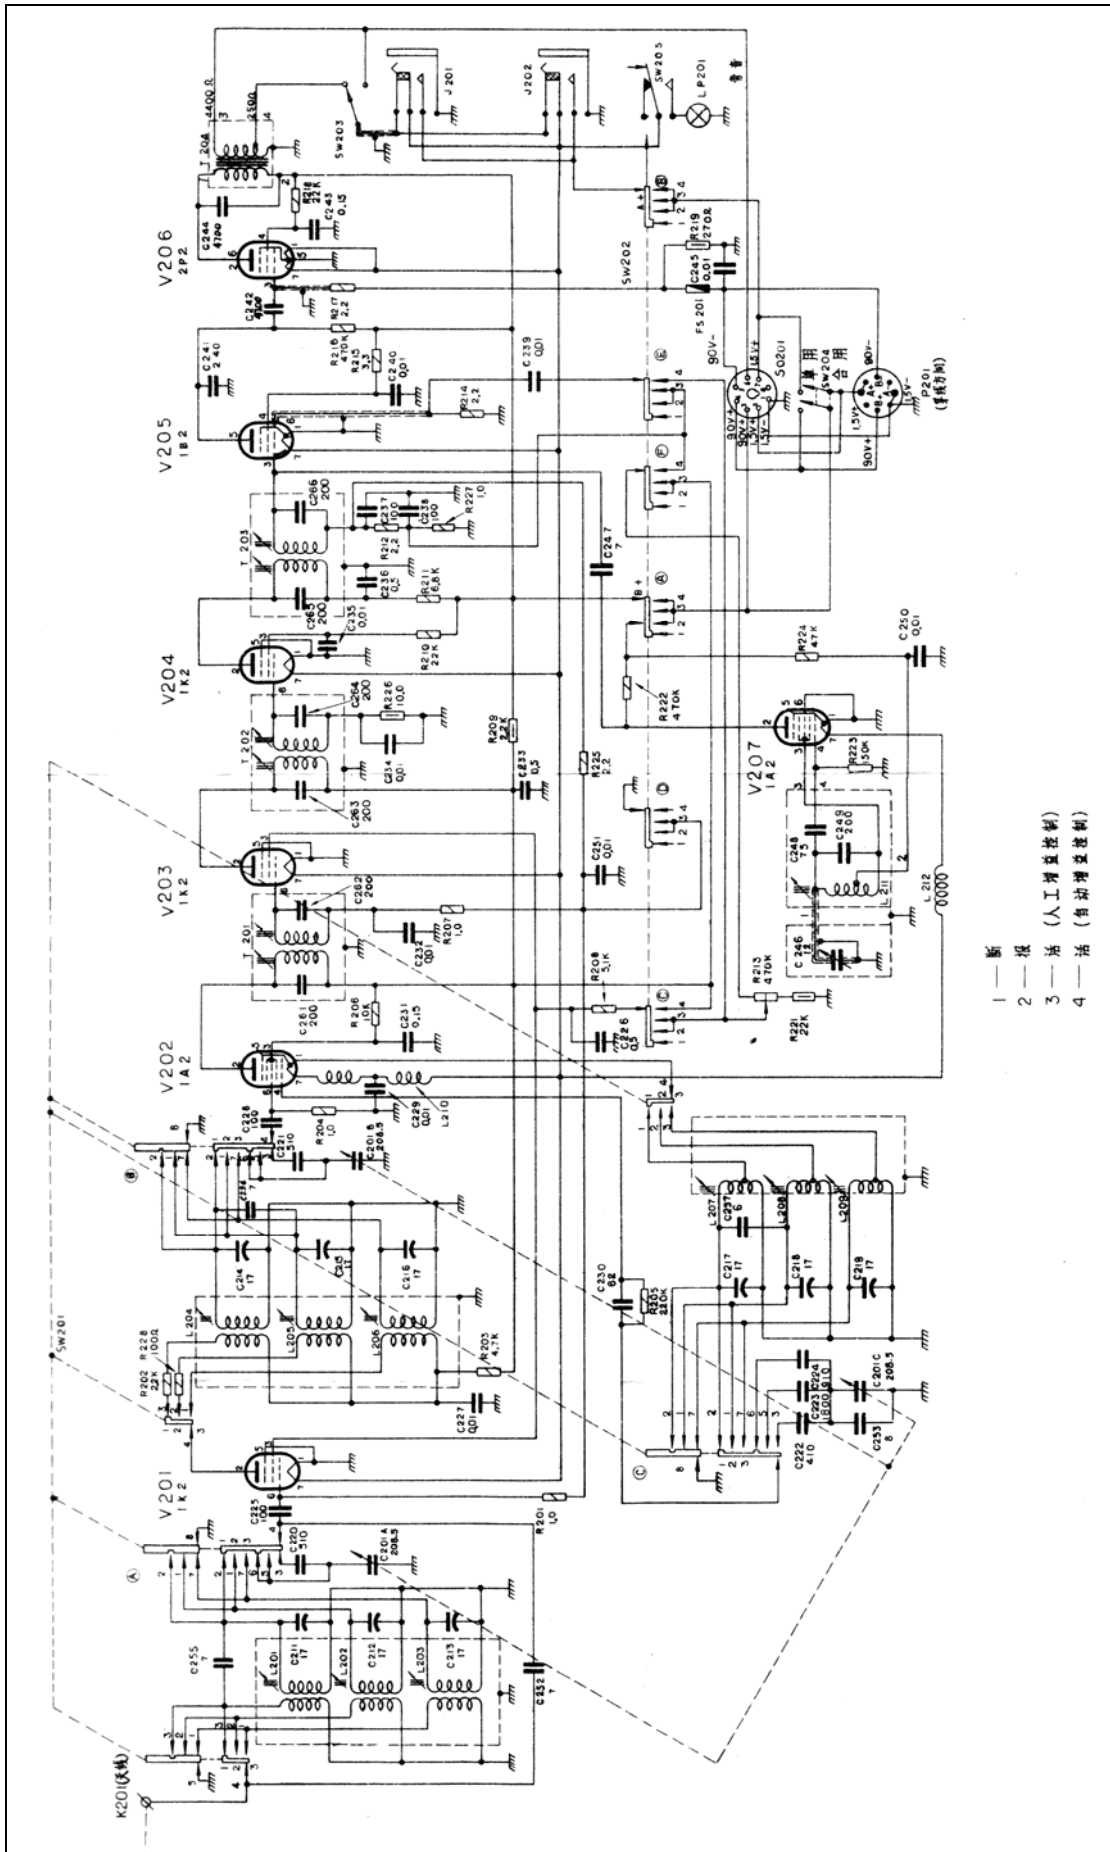

# Chinese Type 102E HF Radio Set

## Schematic Diagrams

Mark J. Blair, NF6X <nf6x@nf6x.net>  
<http://www.nf6x.net>

Figure 1: Receiver

Figure 2: Transmitter

机箱电原理图

Figure 3: Receiver Battery Box

图 20 641F 型手摇发电机滤波接线图

Figure 4: Hand-Crank Generator

Figure 5: 6V Dynamotor

Figure 6: 12V Dynamotor