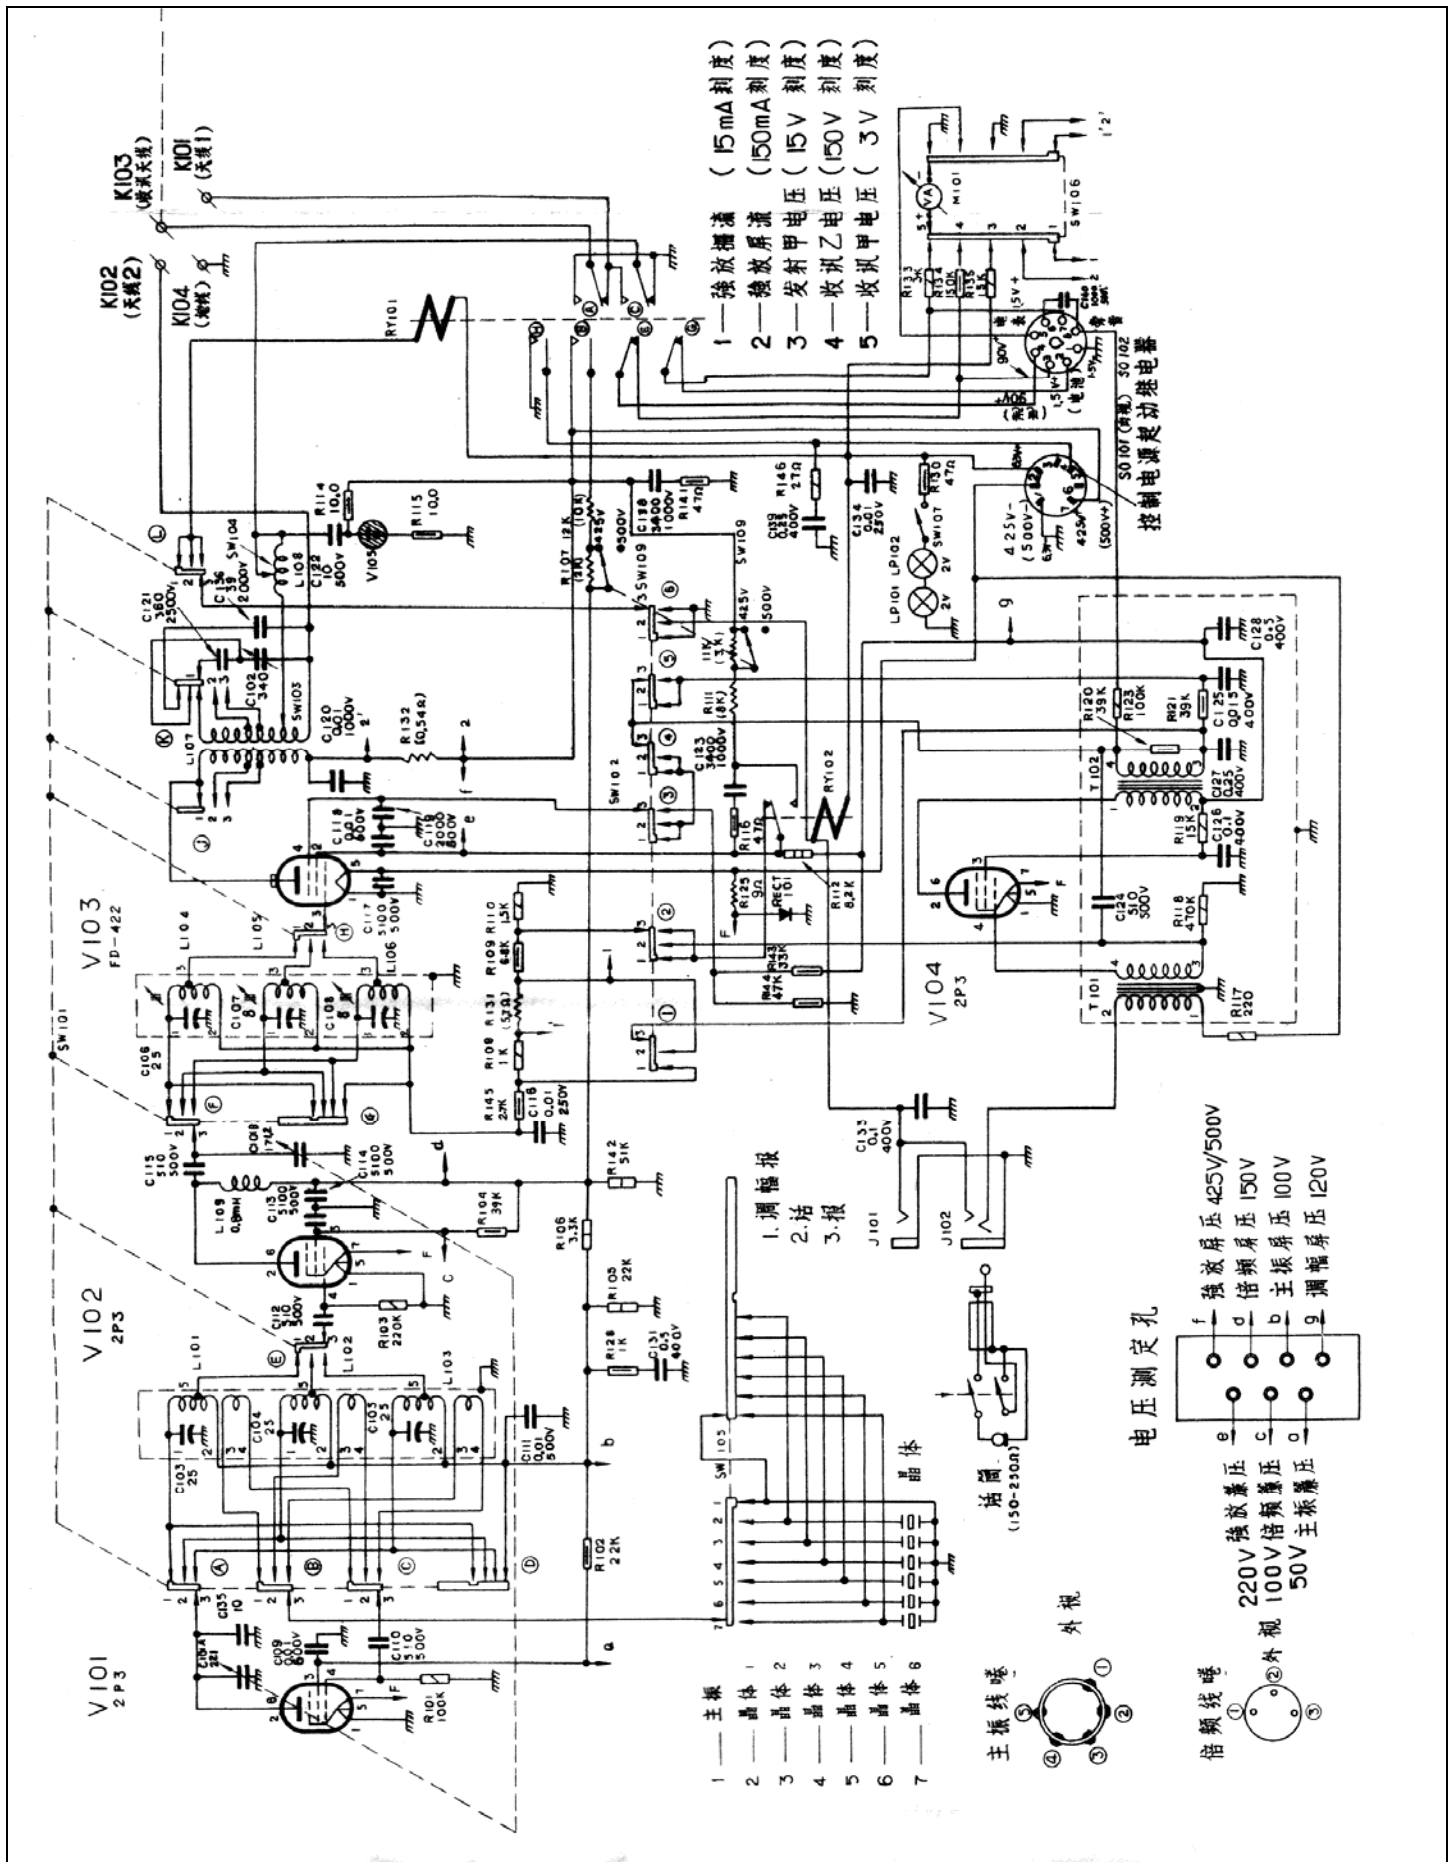

# Chinese Type 102E HF Radio Set

## Schematic Diagrams

Mark J. Blair, NF6X <nf6x@nf6x.net>  
<http://www.nf6x.net>

Figure 1: Receiver

Figure 2: Transmitter

机箱电原理图

Figure 3: Receiver Battery Box

图 20 641F 型手摇发电机滤波接线图

Figure 4: Hand-Crank Generator

Figure 5: 6V Dynamotor

Figure 6: 12V Dynamotor